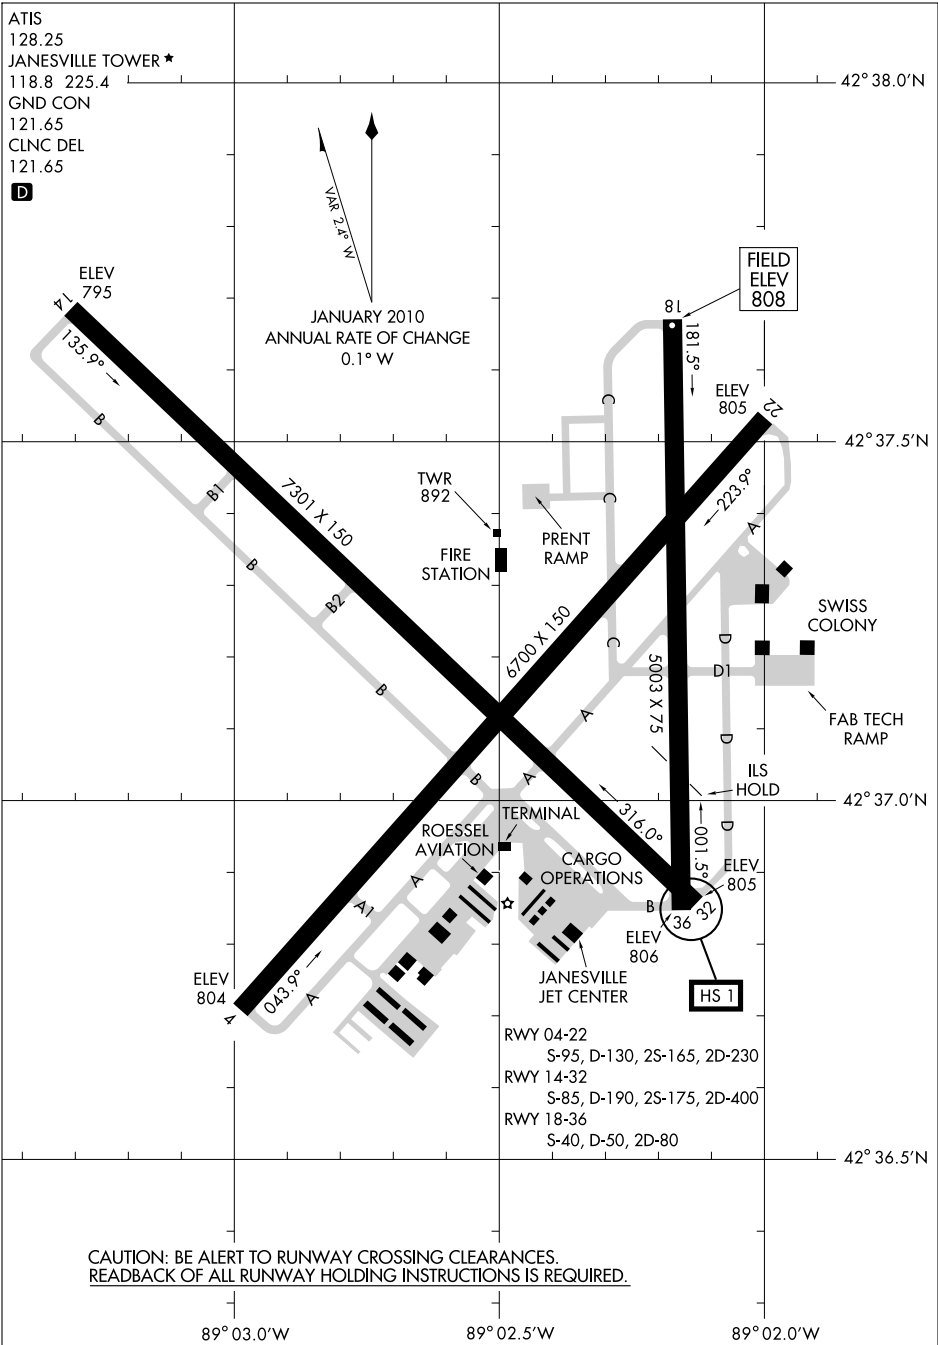

AIRPORT DIAGRAM

JANESVILLE/SOUTHERN WISCONSIN RGNL (JVL)
AL-938 (FAA)
JANESVILLE, WISCONSIN

ATIS
128.25
JANESVILLE TOWER ★
118.8 225.4
GND CON
121.65
CLNC DEL
121.65

D

EC-3, 10 FEB 2011 to 10 MAR 2011

EC-3, 10 FEB 2011 to 10 MAR 2011

AIRPORT DIAGRAM

JANESVILLE, WISCONSIN
JANESVILLE/SOUTHERN WISCONSIN RGNL (JVL)